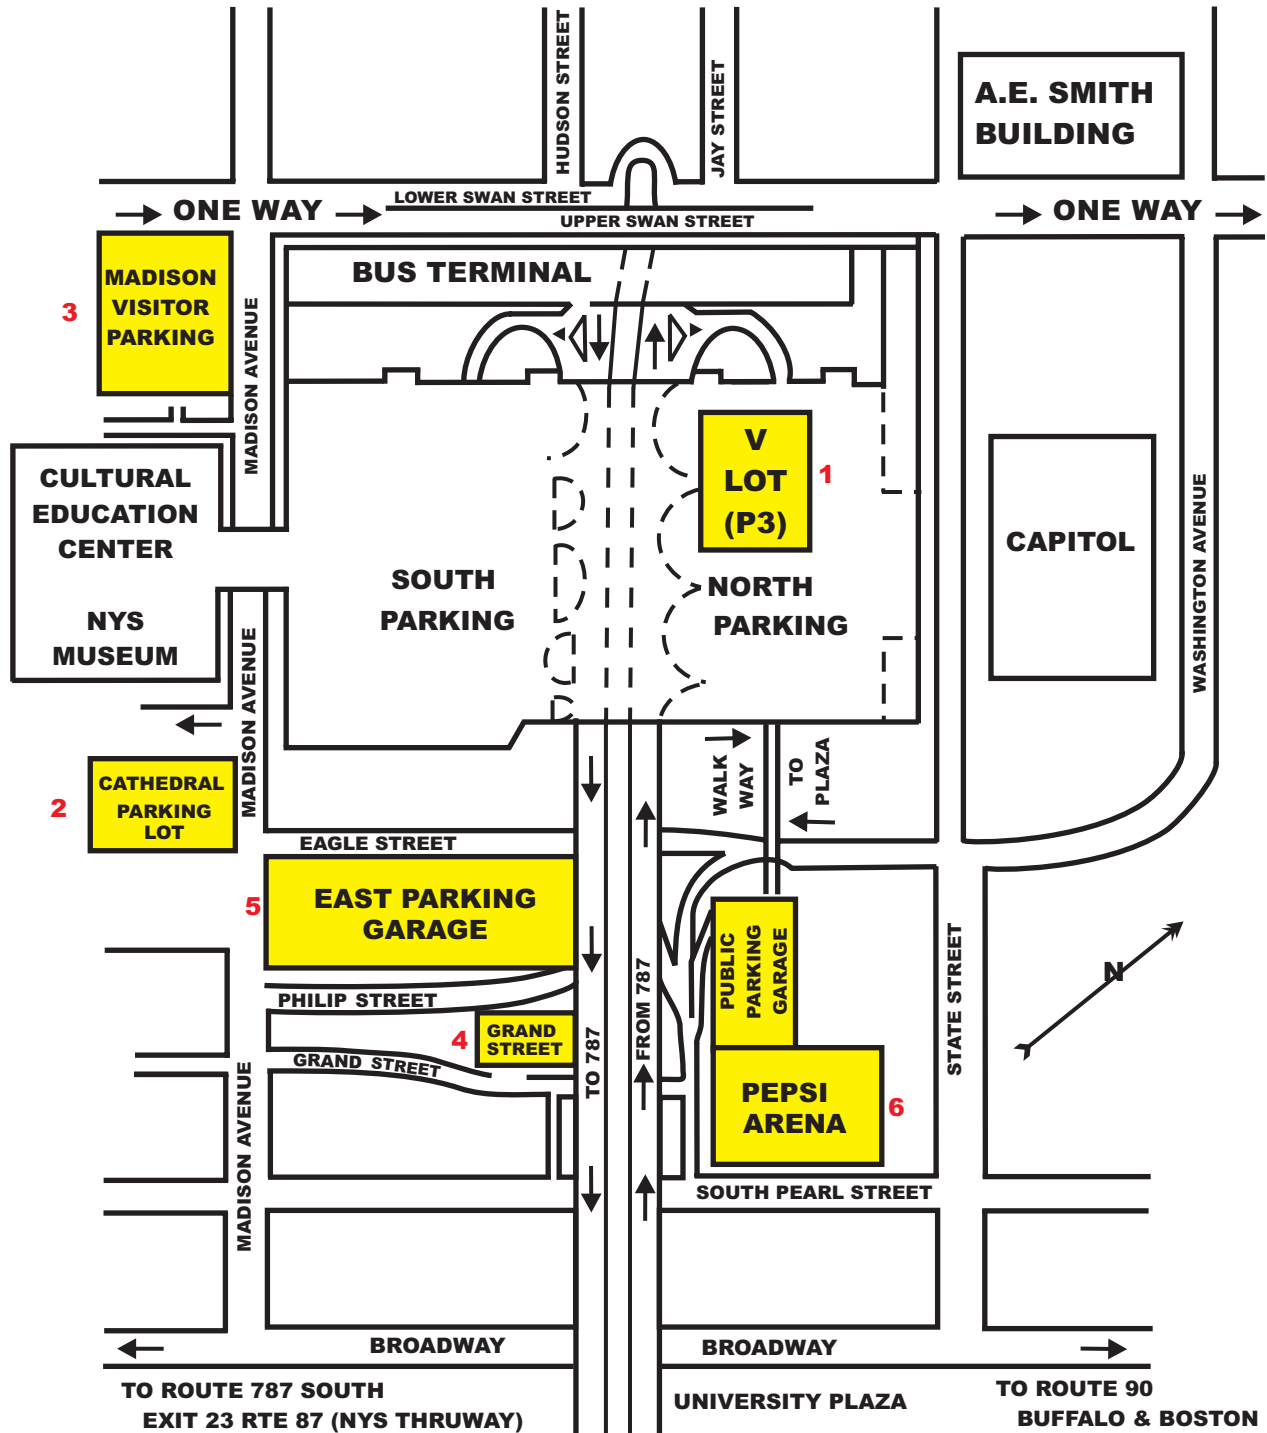

# AVAILABLE VISITOR PARKING EVENINGS AND WEEKENDS

1. V Lot (P3 North Area) - Empire State Plaza Underground Parking Level 3
2. Cathedral Parking Lot - Madison Avenue east of Cultural Education Center
3. Madison Visitor Lot - Madison Avenue west of Cultural Education Center
4. Grand Street Surface Lot - Grand Street, northeast side of ESP East Parking Garage
5. East Parking Garage - Corner Eagle and Madison, east bound south mall arterial.

#### **Privately Owned Public Parking Facilities**

6. Pepsi Arena Parking Garage - Access from South Pearl Street ramp to Empire State Plaza